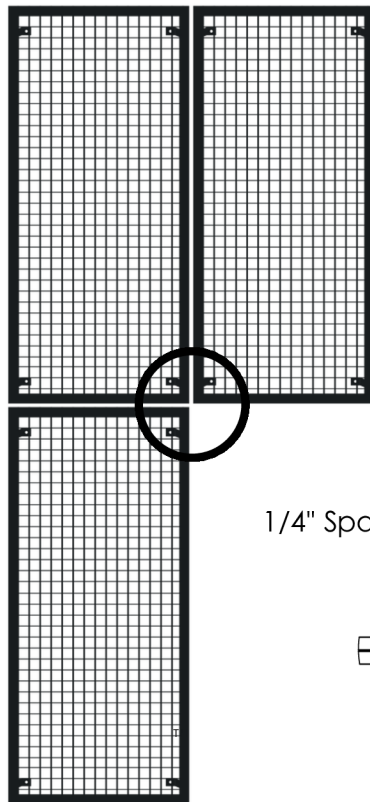

Technical Details:

- Steel angle frame 2" x 2" x 1/8"
- Welded wire mesh steel 10 gauge thick
- Customizable to any size and shape

Bracket Detail

1/4" Spacing between panels